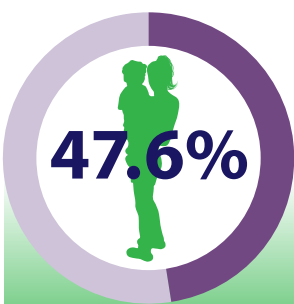

Poverty and Young Children in Illinois

In Illinois 1 in 5 children under age 6 lived in poverty in 2013.¹

2013 Poverty Threshold²

\$18,751
(Annual income)

\$23,624
(Annual income)

35
counties
experienced
an increase in child
poverty in 2013³

47.6%
of single mother
families with
children
under age 5

were in poverty in 2013⁴

Poverty level has the strongest effect during preschool and early school years.⁵

Children living below the poverty line **score lower on standardized tests** than their more affluent peers.⁶